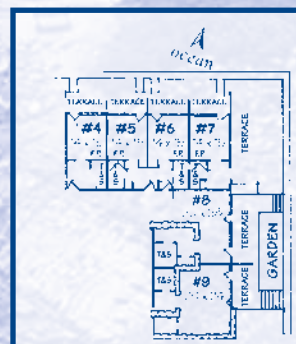

A five minute walk from the Beachmere and Little Beach.

3 bedrooms, 3 1/2 bathrooms, living room, dining room, kitchen, gardens and a barbeque house

Mayfair

2nd floor studio, with deck overlooking garden

Bullfrog

A large, sunny fenced-in lawn with outdoor furniture, swing set and a grill

The Beachmere Inn

The Beachmere Inn

Victorian, Beachmere West & Beachmere South
Locations and Floor Plans

Ocean

Victorian Ocean Terrace

Victorian 1st Floor

Victorian 2nd Floor

Victorian 3rd Floor