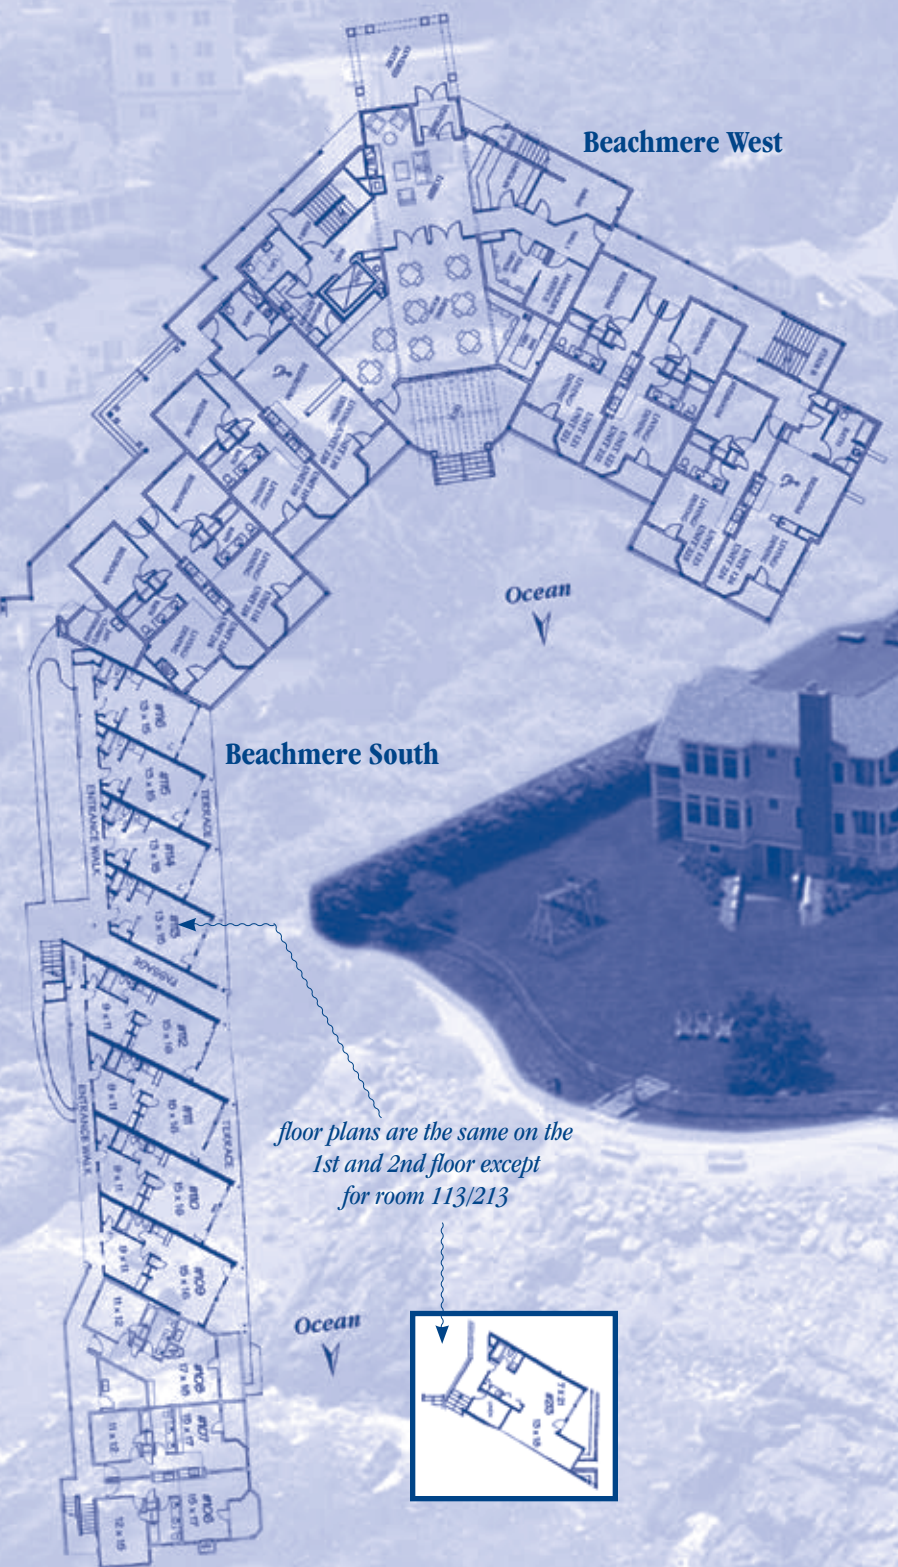

A five minute walk from the Beachmere and Little Beach.

3 bedrooms, 3 1/2 bathrooms, living room, dining room, kitchen, gardens and a barbeque house

Mayfair

2nd floor studio, with deck overlooking garden

Bullfrog

A large, sunny fenced-in lawn with outdoor furniture, swing set and a grill

The Beachmere Inn

The Beachmere Inn

Victorian, Beachmere West & Beachmere South
Locations and Floor Plans

Ocean

Victorian Ocean Terrace

Victorian 1st Floor

Victorian 2nd Floor

Victorian 3rd Floor