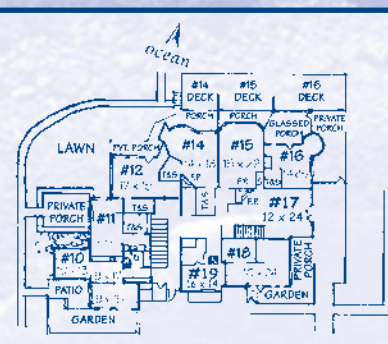

A five minute walk from the Beachmere and Little Beach.

3 bedrooms, 3 1/2 bathrooms, living room, dining room, kitchen, gardens and a barbeque house

Mayfair

2nd floor studio, with deck overlooking garden

Bullfrog

A large, sunny fenced-in lawn with outdoor furniture, swing set and a grill

The Beachmere Inn

The Beachmere Inn

Victorian, Beachmere West & Beachmere South
Locations and Floor Plans

Ocean

Victorian Ocean Terrace

Victorian 1st Floor

Victorian 2nd Floor

Victorian 3rd Floor