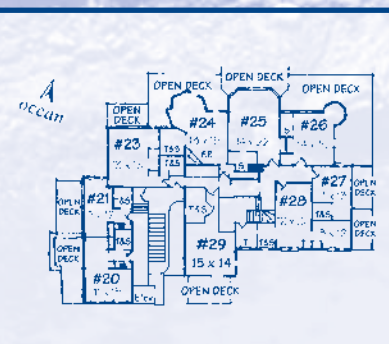

A five minute walk from the Beachmere and Little Beach.

3 bedrooms, 3 1/2 bathrooms, living room, dining room, kitchen, gardens and a barbeque house

Mayfair

2nd floor studio, with deck overlooking garden

Bullfrog

A large, sunny fenced-in lawn with outdoor furniture, swing set and a grill

The Beachmere Inn

The Beachmere Inn

Victorian, Beachmere West & Beachmere South
Locations and Floor Plans

Ocean

Victorian Ocean Terrace

Victorian 1st Floor

Victorian 2nd Floor

Victorian 3rd Floor