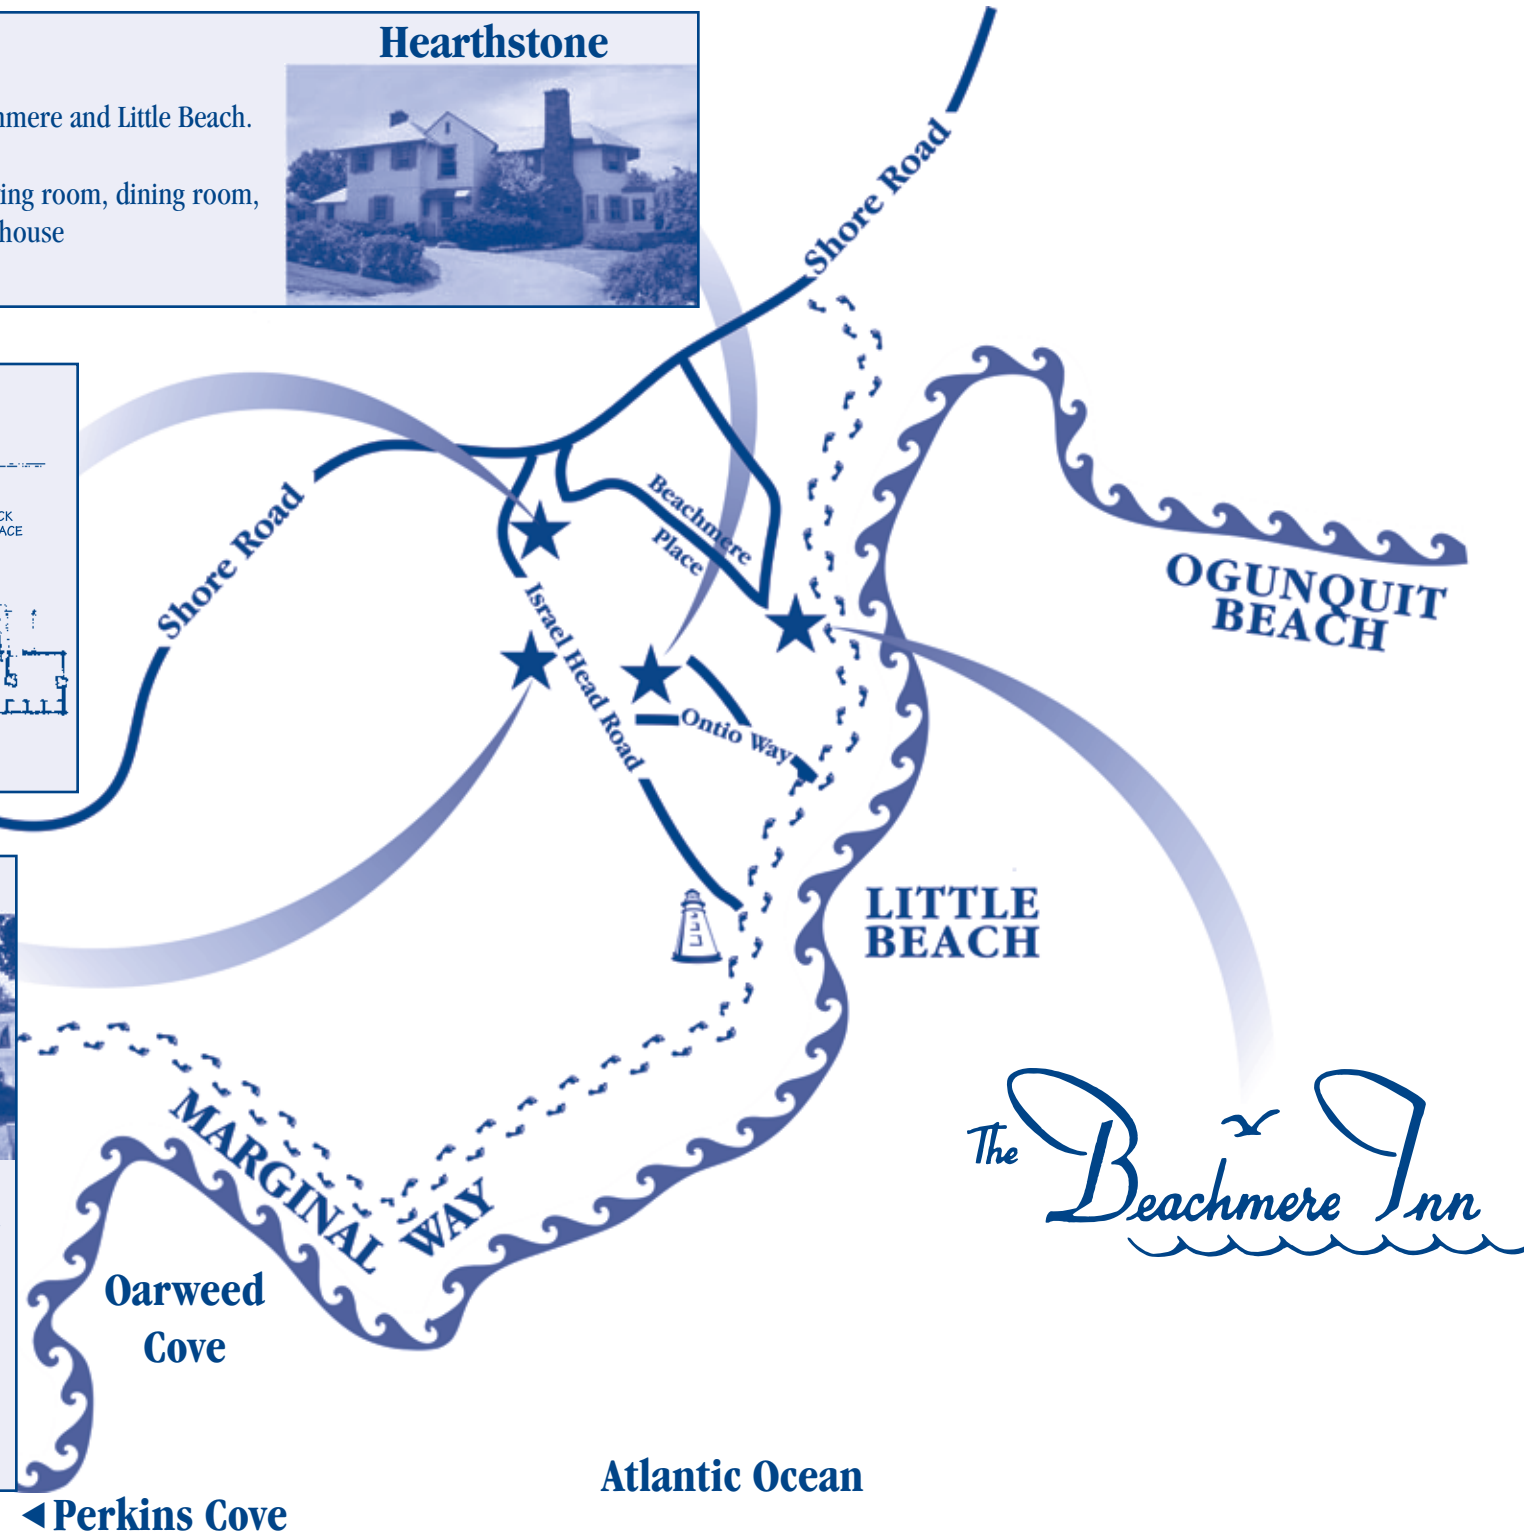

The Beachmere Inn

At the ocean's edge, along the Marginal Way

1-800-336-3983

T: (207)646-2021

F: (207)646-2231

62 Beachmere Place
Ogunquit, Maine 03907

www.beachmereinn.com
info@beachmereinn.com

Hearthstone

A five minute walk from the Beachmere and Little Beach.

3 bedrooms, 3 1/2 bathrooms, living room, dining room, kitchen, gardens and a barbeque house

Mayfair

2nd floor studio, with deck overlooking garden

Bullfrog

A large, sunny fenced-in lawn with outdoor furniture, swing set and a grill

The Beachmere Inn

The Beachmere Inn

Victorian, Beachmere West & Beachmere South
Locations and Floor Plans

Ocean

Victorian Ocean Terrace